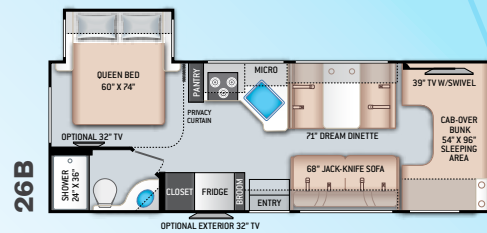

FOUR WINDS®

Class C Floorplans

Option Available on
Select Floor Plans: