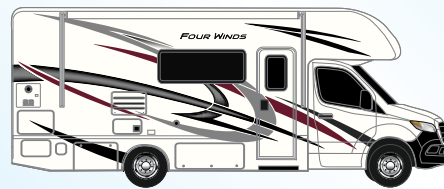

AUTUMN RED

RED MAPLE PARTIAL PAINT
(31B, 31E, & 31W ONLY)

SPRINTERS

BLUE HORIZON
(SPRINTERS)

AUTUMN RED
(SPRINTERS)

JET BLACK
FULL-BODY PAINT (SPRINTERS)

OCEAN BREEZE
FULL-BODY PAINT (SPRINTERS)

FLOORING