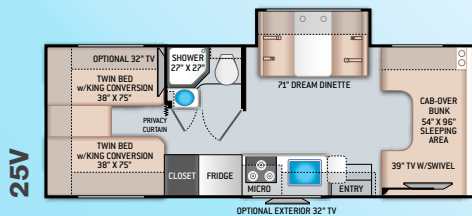

FOUR WINDS®

Class C Floorplans

Option Available on
Select Floor Plans: