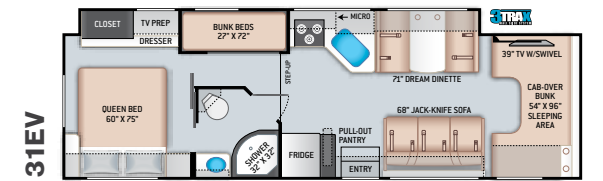

FOUR WINDS®

Class C Floorplans

Option Available on
Select Floor Plans: