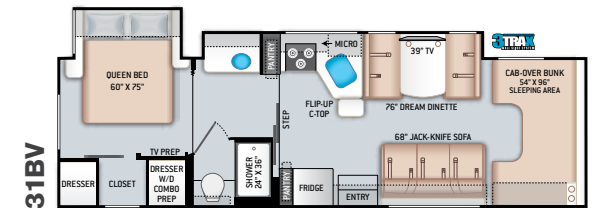

FOUR WINDS®

Class C Floorplans

Option Available on
Select Floor Plans: