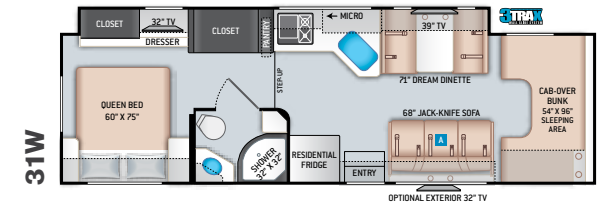

FOUR WINDS®

Class C Floorplans

Option Available on
Select Floor Plans: