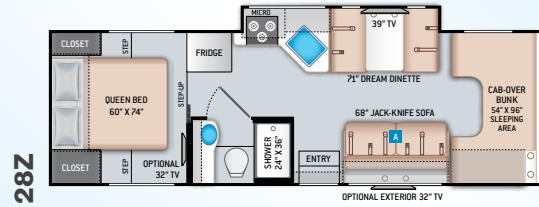

FOUR WINDS®

Class C Floorplans

Option Available on
Select Floor Plans: