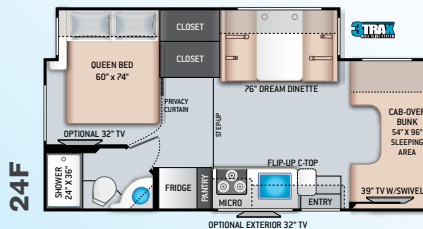

FOUR WINDS®

Class C Floorplans

Option Available on
Select Floor Plans: