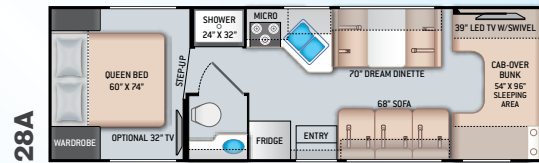

FOUR WINDS®

Class C Floorplans

Option Available on
Select Floor Plans:

OPTIONAL THEATER SEATING

Exterior Graphics & Interior Decor

CLASS C

BLUE HORIZON

NIGHT SKY PARTIAL PAINT
(31B, 31E, & 31W ONLY)