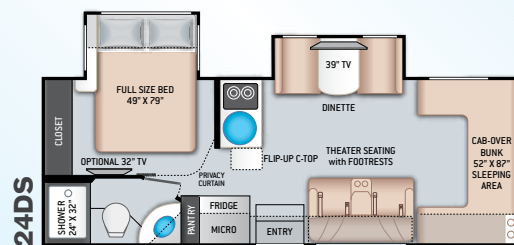

Sprinter Floorplans

	24BL	24DS
Chassis	Mercedes-Benz Sprinter	Mercedes-Benz Sprinter
Gross Vehicle (GVWR)	11,030	11,030
Gross Combined (GCWR)	15,250	15,250
Wheel Base	170.3"	170.3"
Exterior Length (w/o ladder)	24'-10"	25'-9"
Exterior Height (w/AC)	11'-8"	11'-6"
Exterior Width (w/o mirrors)	90"	90"
Interior Height (living area)	84"	84"
Awning Size	15'	16'
Fuel (gal)	26.4	26.4
LPG (lbs)	68.2	68.2
Fresh/Waste/Gray Water (gal)	30 / 24.5 / 38	30 / 34.5 / 37
Water Heater (gal)	Tankless	Tankless
Furnace (BTUs)	30,000	30,000
Exterior Storage Capacity (cu. ft.)	48.5	47
Hitch Weight Rating (lbs)	5,000	5,000

IMPORTANT—PLEASE READ: This brochure reflects product design, fabrication, material, components and specifications at the date of printing, which date is disclosed below. Please visit us online at ThorMotorCoach.com or consult with your selling dealership for the latest in standards, options, specification and technical information. Photographs in the brochure may depict optional equipment or may only be available in certain floor plans. Components, appliances and the chassis may have been manufactured in a calendar year before the vehicle's designated model year. All capacities are approximate. The actual length of the vehicle may differ from that indicated in the brochure due to variances in the manufacturing processes and/or installed components. All dry weights are based on standard model features and do not include optional features or equipment. Component part and appliance manufacturers issue limited warranties covering portions of the vehicle not covered under the limited warranty we issue. Copyright Thor Motor Coach, Inc. © MY 04/26/2021

Made to fit.

P.O. Box 1486, Elkhart, IN 46515 Sales Department: 800.860.5658

thormotorcoach.com/fourwinds