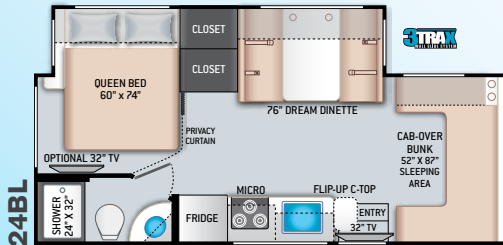

Sprinter Floorplans

	24BL	24DS
Chassis	Mercedes-Benz Sprinter	Mercedes-Benz Sprinter
Gross Vehicle (GVWR)	11,030	11,030
Gross Combined (GCWR)	15,250	15,250
Wheel Base	170.3"	170.3"
Exterior Length (w/o ladder)	24'-10"	25'-9"
Exterior Height (w/AC)	11'-8"	11'-6"
Exterior Width (w/o mirrors)	90"	90"
Interior Height (living area)	84"	84"
Awning Size	15'	16'
Fuel (gal)	26.4	26.4
LPG (lbs)	68.2	68.2
Fresh/Waste/Gray Water (gal)	30 / 24.5 / 38	30 / 34.5 / 37
Water Heater (gal)	Tankless	Tankless
Furnace (BTUs)	30,000	30,000
Exterior Storage Capacity (cu. ft.)	48.5	47
Hitch Weight Rating (lbs)	5,000	5,000

IMPORTANT—PLEASE READ: This brochure reflects product design, fabrication, material, components and specifications at the date of printing, which date is disclosed below. Please visit us online at ThorMotorCoach.com or consult with your selling dealership for the latest in standards, options, specification and technical information. Photographs in the brochure may depict optional equipment or may only be available in certain floor plans. Components, appliances and the chassis may have been manufactured in a calendar year before the vehicle's designated model year. All capacities are approximate. The actual length of the vehicle may differ from that indicated in the brochure due to variances in the manufacturing processes and/or installed components. All dry weights are based on standard model features and do not include optional features or equipment. Component part and appliance manufacturers issue limited warranties covering portions of the vehicle not covered under the limited warranty we issue. Copyright Thor Motor Coach, Inc. © MY 04/26/2021

Made to fit.

P.O. Box 1486, Elkhart, IN 46515 Sales Department: 800.860.5658

thormotorcoach.com/fourwinds