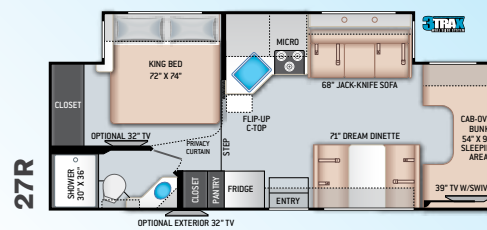

FOUR WINDS®

Class C Floorplans

Option Available on
Select Floor Plans:

OPTIONAL THEATER SEATING

Exterior Graphics & Interior Decor

CLASS C

BLUE HORIZON

NIGHT SKY PARTIAL PAINT
(31B, 31E, & 31W ONLY)

BEDROOM & BATHROOM

- Queen Size Bed (24BL)
- Full Size Bed (24DS)

- Bedroom 12V Outlet for CPAP Machine
- Bedroom USB Power Charging Center for Electronics
- Shower with Curved Anti-Microbial Shower Curtain
- Skylight in Shower
- Power Bath Vent with Wall Switch
- Foot Flush Toilet
- Stainless Steel Bathroom Sink

ENTERTAINMENT

- 32" TV on Manual Swivel Over Entry Door (24BL)
- 39" TV in Living Area (24DS)
- HDMI Video Distribution Box
- Cable TV Ready
- HD/DSS Satellite Ready
- Satellite Mounting Backer in Roof