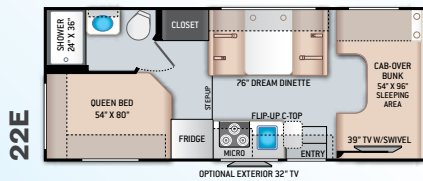

FOUR WINDS®

Class C Floorplans

Option Available on
Select Floor Plans: