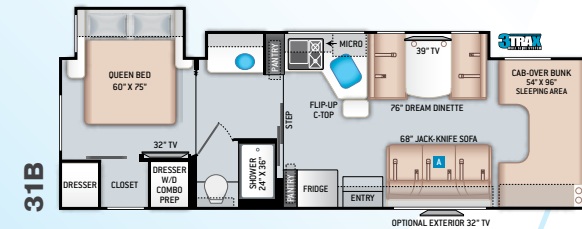

FOUR WINDS®

Class C Floorplans

Option Available on
Select Floor Plans:

OPTIONAL THEATER SEATING

Exterior Graphics & Interior Decor

CLASS C

BLUE HORIZON

NIGHT SKY PARTIAL PAINT
(31B, 31E, & 31W ONLY)

BEDROOM & BATHROOM

- Queen Size Bed (24BL)
- Full Size Bed (24DS)

- Bedroom 12V Outlet for CPAP Machine
- Bedroom USB Power Charging Center for Electronics
- Shower with Curved Anti-Microbial Shower Curtain
- Skylight in Shower
- Power Bath Vent with Wall Switch
- Foot Flush Toilet
- Stainless Steel Bathroom Sink

ENTERTAINMENT

- 32" TV on Manual Swivel Over Entry Door (24BL)
- 39" TV in Living Area (24DS)
- HDMI Video Distribution Box
- Cable TV Ready
- HD/DSS Satellite Ready
- Satellite Mounting Backer in Roof

ENTERTAINMENT OPTIONS

- 32" TV in Bedroom

ELECTRICAL & PLUMBING

- Onan® RV QG 3600 LP Generator
- Winegard® Connect™ 2.0 WiFi / 4G / TV Antenna
- 30-amp Shoreline Power Cord
- Automatic Transfer Switch with Power Protection
- Auxiliary House Battery (Group 31)