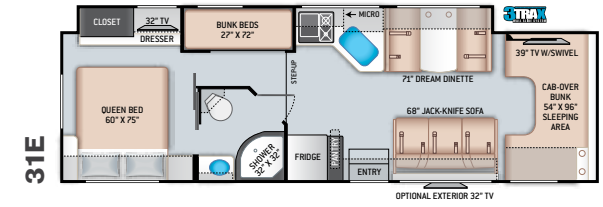

FOUR WINDS®

Class C Floorplans

Option Available on
Select Floor Plans: