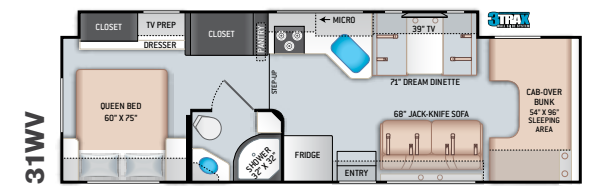

FOUR WINDS®

Class C Floorplans

Option Available on
Select Floor Plans: