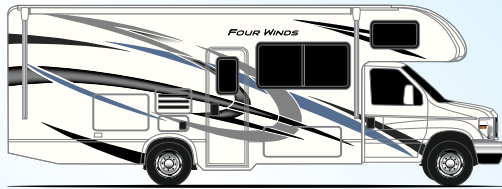

FOUR WINDS®

Class C Floorplans

Option Available on
Select Floor Plans:

OPTIONAL THEATER SEATING

Exterior Graphics & Interior Decor

CLASS C

BLUE HORIZON

NIGHT SKY PARTIAL PAINT
(31B, 31E, & 31W ONLY)