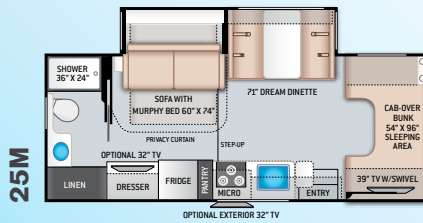

FOUR WINDS®

Class C Floorplans

Option Available on
Select Floor Plans: