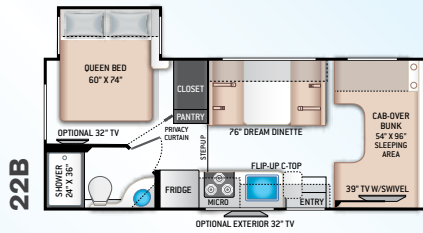

FOUR WINDS®

Class C Floorplans

Option Available on
Select Floor Plans: